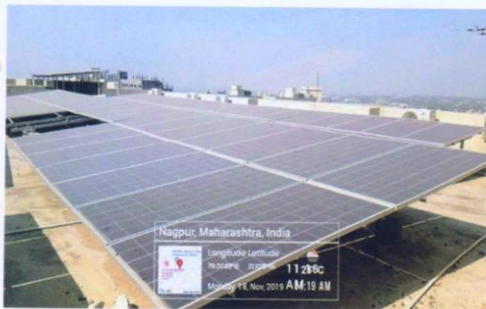

LED Lights in Corridor

Udeth

DEAN
VSPM'S Dental College &
Research Centre, Digdoh Hills,
Hingna Road, Nagpur-440019

2. SOLAR WATER HEATER IN HOSTELS

3. SOLAR PANEL FOR ENERGY CONSUMPTION IN VSPM BUILDING

Udell