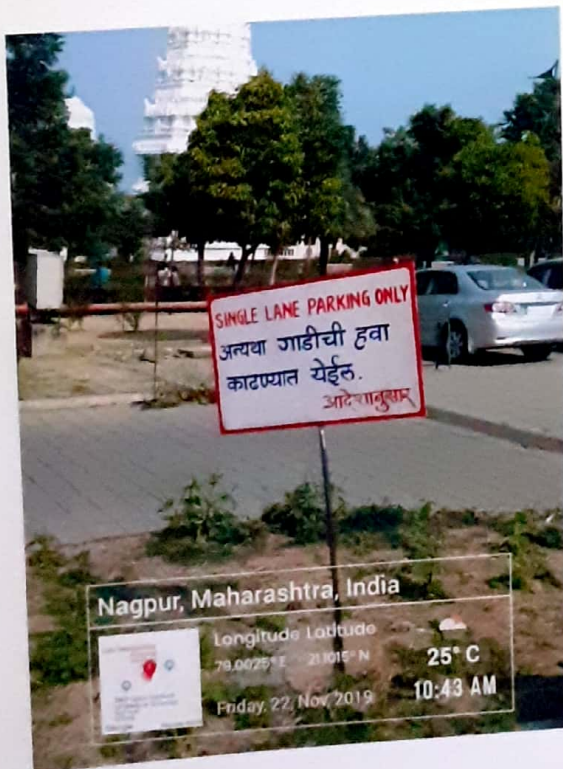

The whole campus is under CCTV surveillance to monitor any illegal or anti social activities on campus so that they can be curbed at the right time by the security personnel deployed.

Wadhwa

DEAN
VSPM'S Dental College &
Research Centre, Digdoh Hill
Hingna Road, Nagpur-44001

All vehicles to be parked only in the properly marked parking zones allotted for the same

Umesh

DEAN
 VSPM'S Dental College &
 Research Centre, Digdoh Hills,
 Hingna Road, Nagpur-440010

The speed limit of vehicles is restricted to 20 km/hr in the campus and security guards are positioned at all the strategic locations to enforce the rule.