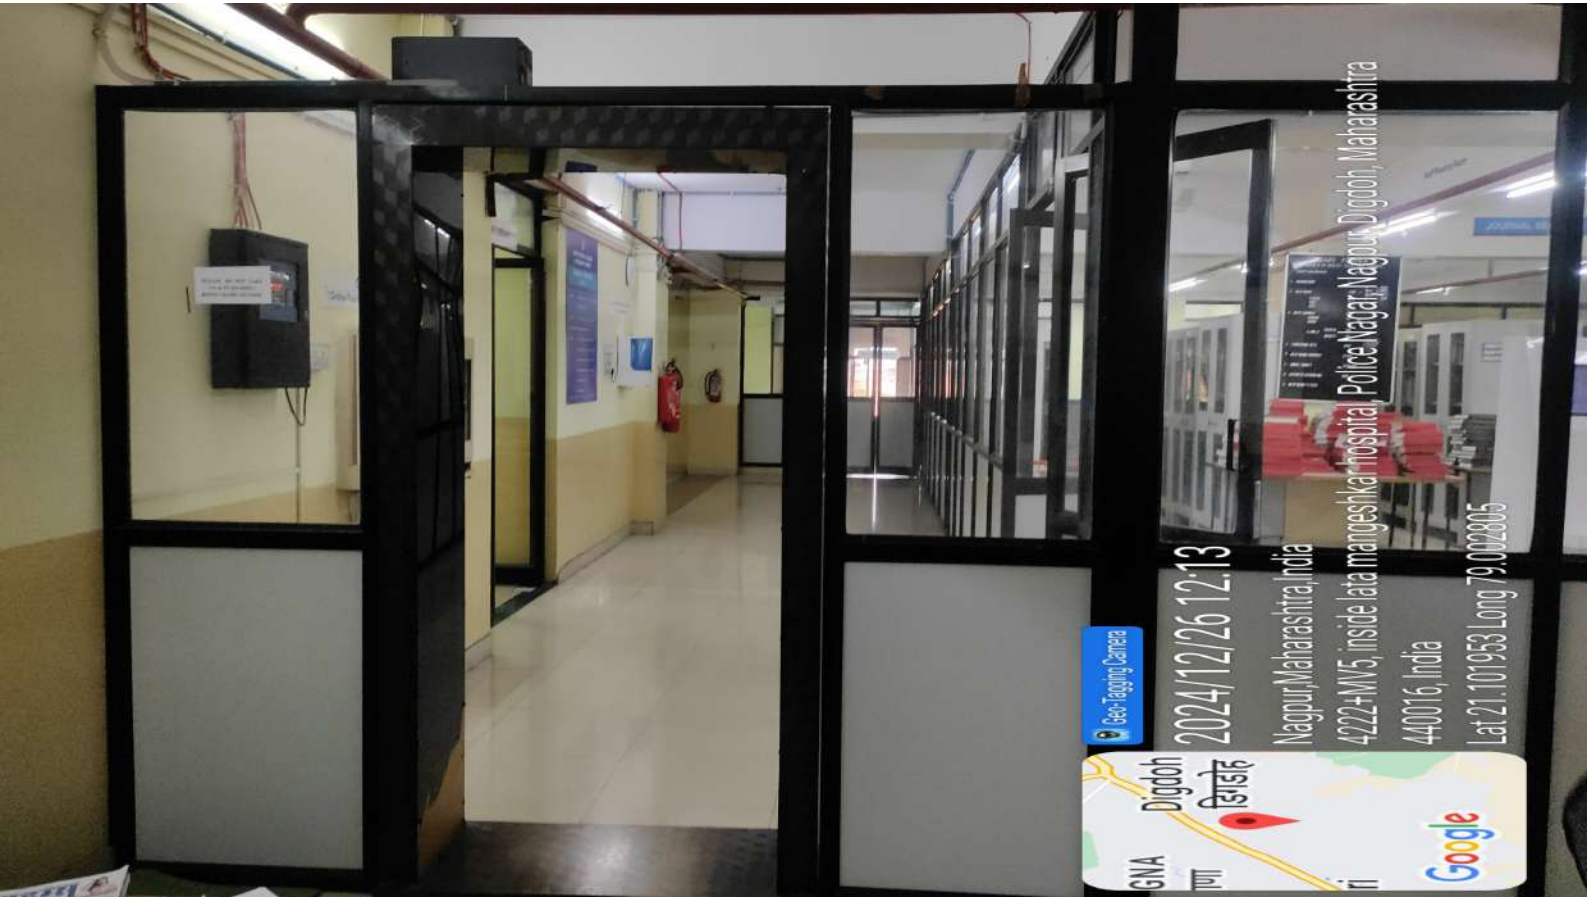

Geo-Tagging Camera

2024/12/26 12:11

Nagpur, Maharashtra, India

4222+MV5, inside lata mangeshkar hospital,

Police Nagar, Nagpur, Digdoh, Maharashtra

440016, India

Lat 21.101948 Long 79.0028

LIBRARIAN

Geo-Tagging Camera

2024/12/26 12:11

Nagpur, Maharashtra, India
4222+MV5, inside lata mangeshkar hospital,
Police Nagar, Nagpur, Digdoh, Maharashtra
440016, India

Lat 21.101972 Long 79.002805

Geo-Tagging Camera