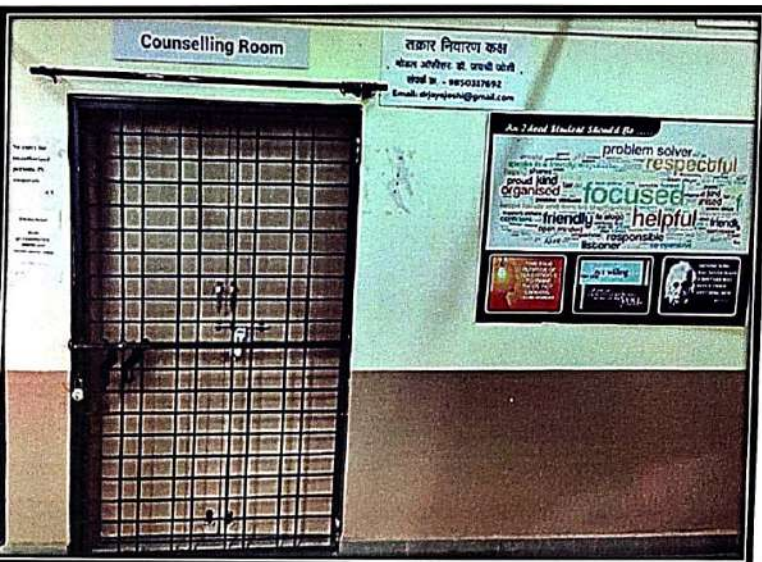

**VSPM Dental College & Research Centre, Nagpur
Gender Equity and anti- Harassment Committee
Counselling Room**

Ra
DEAN
RANJEET DESHMUKH DENTAL
COLLEGE & RESEARCH CENTRE
Deshmukh Hills, Hingna Road,
Nagpur-440019