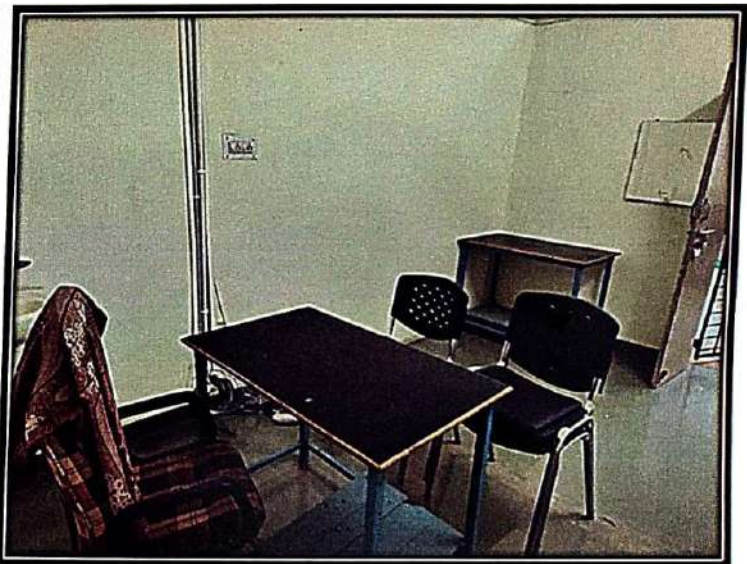

**VSPM Dental College & Research Centre, Nagpur
Gender Equity and anti- Harassment Committee
Counselling Room**

Ra
DEAN
RANJEET DESHMUKH DENTAL
COLLEGE & RESEARCH CENTRE
Middeh Hills, Hingna Road,
Nagpur-440019