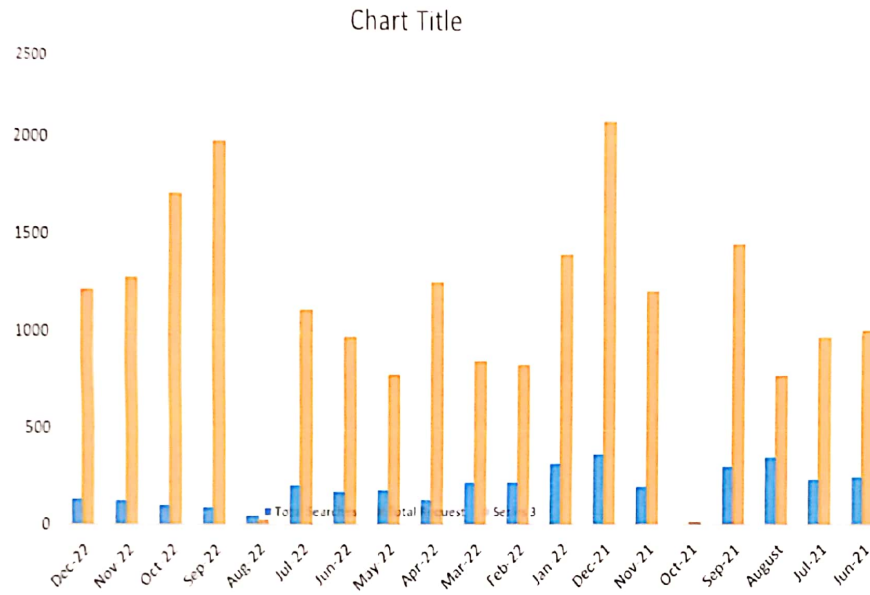

Wellin

DEAN

VSPM'S Dental College &
Research Centre, Digdoh Hills
Hingna Road, Nagpur-440019